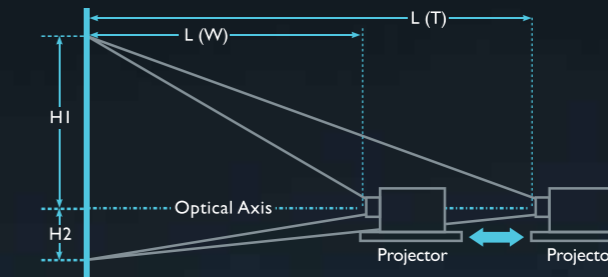

IMAGE SIZE AND PROJECTION DISTANCE

Image size of the LV projectors are changeable in 1.2x zoom ratio by operating the zoom ring of the lens. After fixing the image size, the focus of the image is adjusted by operating the focus ring.

Image of height H is projected in the range from the shortest distance L(W) to the longest distance L(T).

(W) means the wide end and (T) means the tele end.

The H1 and H2 ratios for each LV projector model are as follows:

LV-8772A / LV-8772M	13:1
LV-7392A / LV-7392S / LV-7297A / LV-7297S / LV-7292A / LV-7292S	6:1

The appropriate screen size for the LV projectors is 40 to 300 inches.

LV-8227A / LV-8227M

Diagonal (inch)	Image Size (16:10)				Distance	
	W (m)	H (m)	H1 (m)	H2 (m)	Zoom (W)	Zoom (T)
40	0.9	0.5	0.5	0.0	1.2	1.5
100	2.2	1.3	1.3	0.1	3.1	3.7
150	3.2	2.0	1.9	0.1	4.6	5.5
200	4.3	2.7	2.5	0.2	6.2	7.4
300	6.5	4.0	3.7	0.3	9.3	11.1

LV-7392A / LV-7392S

Diagonal (inch)	Image Size (4:3)				Distance	
	W (m)	H (m)	H1 (m)	H2 (m)	Zoom (W)	Zoom (T)
40	0.8	0.6	0.5	0.1	1.1	1.4
100	2.0	1.5	1.3	0.2	2.9	3.5
150	3.0	2.3	2.0	0.3	4.4	5.2
200	4.1	3.0	2.6	0.4	5.8	7.0
300	6.1	4.6	3.9	0.7	8.7	10.5

LV-7297A / LV-7297S

Diagonal (inch)	Image Size (4:3)				Distance	
	W (m)	H (m)	H1 (m)	H2 (m)	Zoom (W)	Zoom (T)
40	0.8	0.6	0.5	0.1	1.30	1.55
100	2.0	1.5	1.3	0.2	3.26	3.92
150	3.0	2.3	2.0	0.3	4.90	5.90
200	4.1	3.0	2.6	0.4	6.55	7.87
300	6.1	4.6	3.9	0.7	9.84	11.80

LV-7292A / LV-7292S

Diagonal (inch)	Image Size (4:3)				Distance	
	W (m)	H (m)	H1 (m)	H2 (m)	Zoom (W)	Zoom (T)
40	0.8	0.6	0.5	0.1	1.30	1.55
100	2.0	1.5	1.3	0.2	3.26	3.92
150	3.0	2.3	2.0	0.3	4.90	5.90
200	4.1	3.0	2.6	0.4	6.55	7.87
300	6.1	4.6	3.9	0.7	9.84	11.80