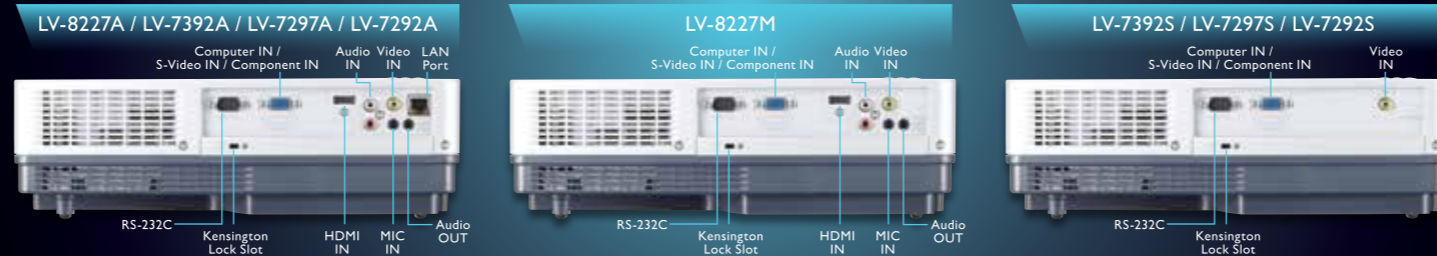

USER-FRIENDLY OPERATION

AUTO SETUP FUNCTION

Setting up the projector for a presentation is quick and convenient, so you'll never keep your audience waiting. Auto Input Search identifies the input signal and automatically makes the proper settings. Auto Keystone Correction quickly fixes image distortion caused by projector tilt. And the Guidance Function provides simple advice whenever it's needed.

ADJUSTABLE ASPECT RATIO

It's easy to select the ideal aspect ratio – Normal, Full, 16:9 or Zoom – based on screen size and the size of your original image. Now you can take full advantage of a cinematic 16:9 screen, even if your presentation was prepared in a different aspect ratio; or compress larger images so they fit onto smaller screens to make the greatest possible impression on your audience.

CONTROL VIA A WIRED LAN

LV-A Series projectors support network connectivity via a wired LAN. This means you can turn the power on and off, change the input signal and even monitor lamp usage from a remote location.

6 PRE-SET QUALITY MODES/ 4 USER-ADJUSTABLE MODES

The LV Series features six pre-set display modes – Standard, Presentation, High Contrast, Cinema, Blackboard and Colorboard – to ensure that settings are ideal for the type of images you're projecting. There are also four user-adjustable modes, whereby you can customize the settings to your exact specifications.

DIRECT POWER-OFF FUNCTION

For faster and more convenient shut down, the power cord can be disconnected from the projector immediately after your presentation is finished. There's no need press the Power Button on the projector or the remote control.