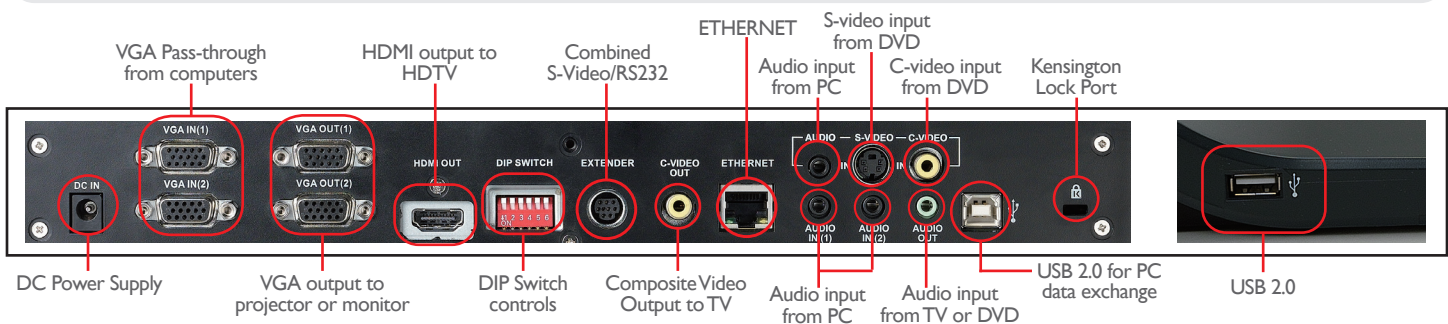

OTHER

Weight : 12.3 lbs (5.6 Kg)
Dimensions Operating : 18.3" x 15.2" x 23.1" (466 x 385 x 588 mm) (L x W x H)
Dimensions Folded : 22.3" x 15.2" x 6" (566 x 385 x 152 mm) (L x W x H)
Warranty : 5-year
Compliance : Lumens™ comply with these important standards : FCC-EMI, cUL, CE-EMC, CE-LVD, RoHS, and WEEE

I/O CONNECTIONS

Lumens™
Brighter Teaching

Lumens Integration, Inc.
4116 Clipper Court
Fremont, CA. 94538
Phone : 888.542.3235
Fax : 510.252.1389
<http://www.MyLumens.com>

Lumens Europe
Stationstraat 5
1730 Asse, Belgium
Phone : +32 (0) 2 452 76 00
Fax : +32 (0) 2 452 76 00
<http://www.MyLumens.com>